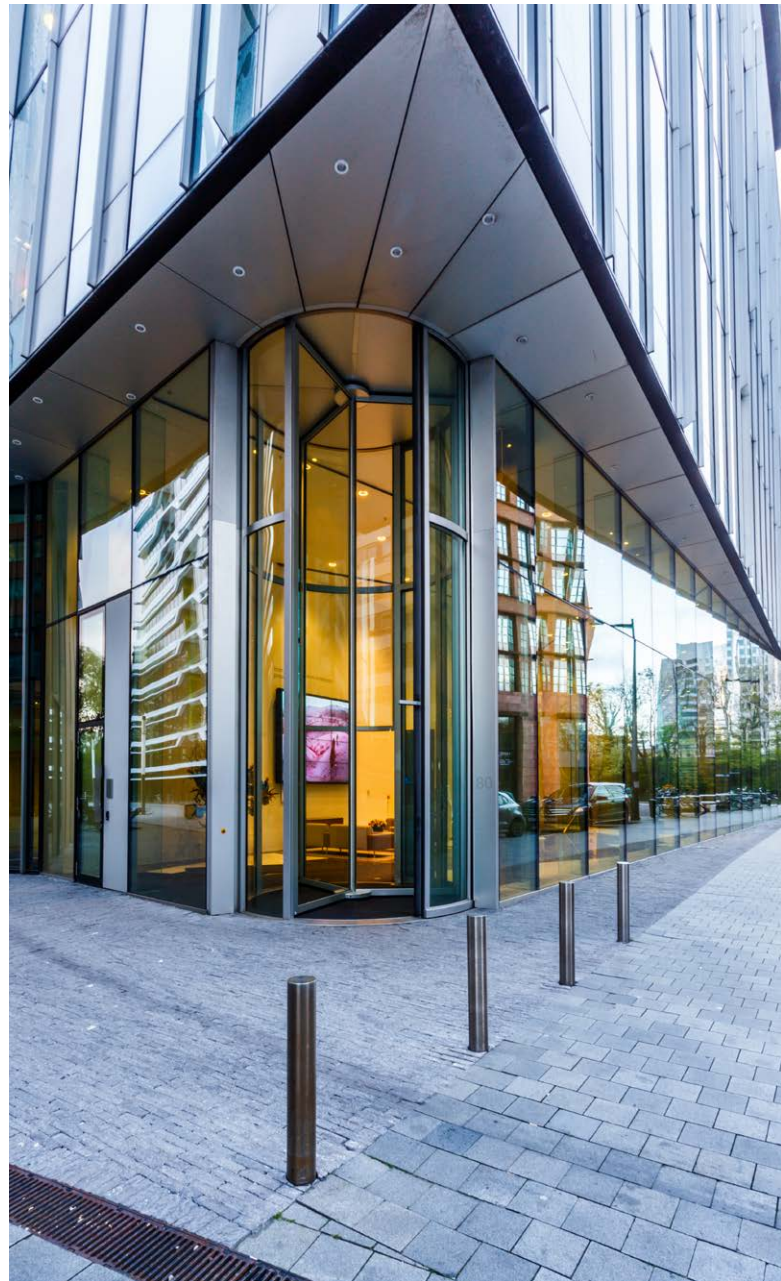

## TALLEST ROYAL FULL VISION TALL REVOLVING DOORS IN THE WORLD. THE ROCK, AMSTERDAM, THE NETHERLANDS

The office tower Mahler 4, also known as The Rock, is part of an expressive high-rise urban development south of Amsterdam, named Zuidas. Located in the proximity of the city centre and with direct access to the urban network of public transport, airport and highways, the project incorporates the potential of this unique location.

The leading Dutch law firm De Brauw Blackstone Westbroek chose the Erick van Egeraat office tower, a landmark in the Mahler4 area at the prestigious Zuidas to be the new company's headquarters.

In order to match the needs and demands of De Brauw Blackstone Westbroek, being the sole tenant of the building, several amendments were made to the program. The specific programme, combined with the special design and the carefully selected materials, has resulted in a unique building which optimally matches the need of De Brauw Blackstone Westbroek.

Bauporte Design Entrances BV designed, manufactured, installed and performs maintenance to the 3 Full Vision revolving doors.

At the main entrance "the tallest revolving doors in the world" have been installed. The revolving doors have a diameter of 3400 mm and an awesome walk-through height of 7100 mm and are constructed entirely from glass. In-ground heaters are built into the floor to prevent draught. In addition, the building is properly sealed by the Bauporte revolving doors, since the fully automatic, curved night door locks in a sliding manner across the same height of 7,100 mm and bolts automatically. The other 2 Royal Full Vision TALL revolving doors have a diameter of 3400 mm and a height of 4400 mm respectively 3300 mm.